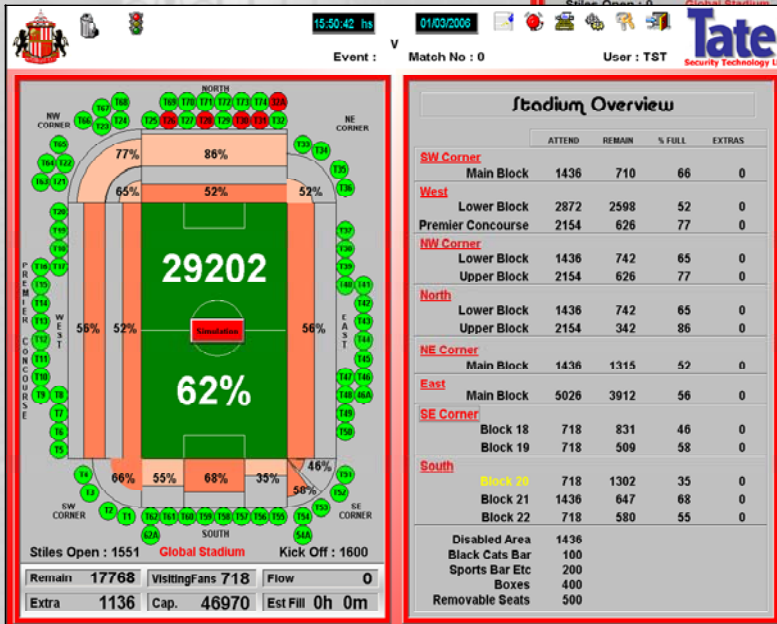

## Fully Integrated Turnstile Monitoring Ideal for both New Installations and Upgrades from DOS

**Features:**

- Display Attendance through the Turnstiles
- Calculates Flow Rates
- Estimate Fill Times
- User Friendly Software
- Event Report to Hard Disk and Printer
- Enhanced Colour Graphics
- Audible Capacity Warnings
- Monitors Percentage Full and Space Remaining
- Dynamic Turnstile Counting System
- Upgradeable and Future Proof
- Windows Based
- Turnstile Status Closed/Ticket/Cash

**Calculations:**

- To Calculate Number of Turnstile Required, Divide Stadium by 660 Minimum

**Additional Features:**

- Can be Adapted for both Full and Half Height Turnstiles
- Retrofit onto existing DOS System
- Can Also Monitor Turnstile Doors
- Full Alarming Pages
- Industry Programmable Logic Controller Based for Reliable Operation
- Low Maintenance