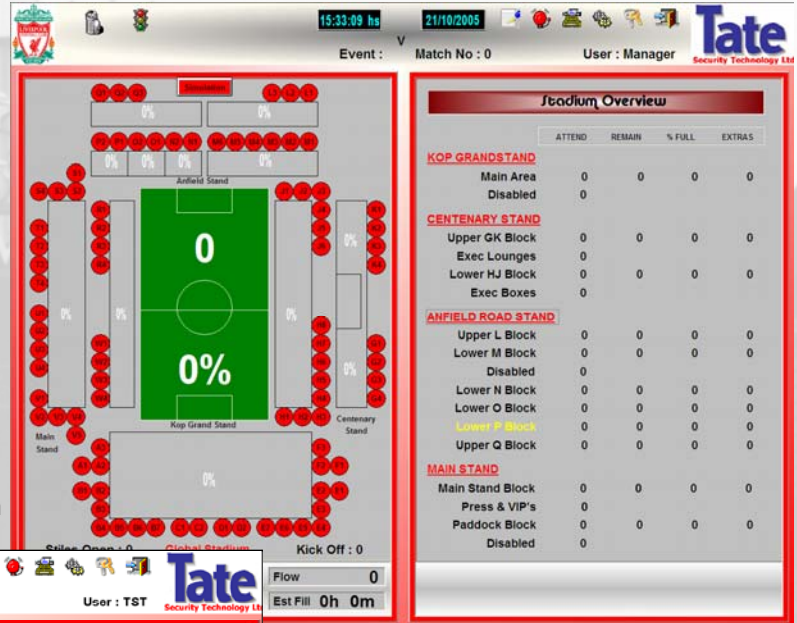

## Fully Integrated Turnstile Monitoring Ideal for both New Installations and Upgrades from DOS

**Features:**

- Display Attendance through the Turnstiles
- Calculates Flow Rates
- Estimate Fill Times
- User Friendly Software
- Event Report to Hard Disk and Printer
- Enhanced Colour Graphics
- Audible Capacity Warnings
- Monitors Percentage Full and Space Remaining
- Dynamic Turnstile Counting System
- Upgradeable and Future Proof
- Windows Based
- Turnstile Status Closed/Ticket/Cash

**Calculations:**

- To Calculate Number of Turnstile Required, Divide Stadium by 660 Minimum

**Additional Features:**

- Can be Adapted for both Full and Half Height Turnstiles
- Retrofit onto existing DOS System
- Can Also Monitor Turnstile Doors
- Full Alarming Pages
- Industry Programmable Logic Controller Based for Reliable Operation
- Low Maintenance