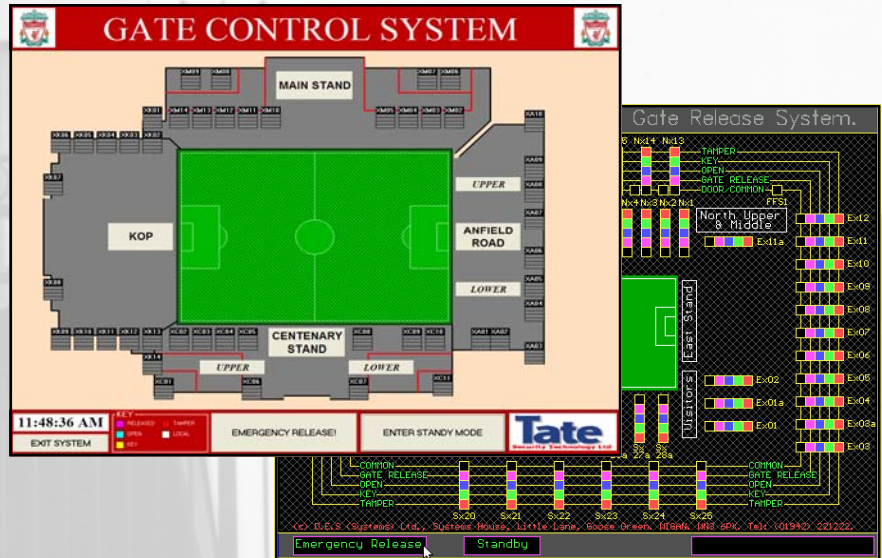

## Fully Integrated Emergency Gate Release Ideal for both New Installations and Upgrades from DOS

### Calculations:

- Stadium capacity = 80,000 divided by 2,300 = 35 gates min.
- Stadium capacity = 60,000 divided by 2,300 = 26 gates min.
- Stadium capacity = 25,000 divided by 2,300 = 11 gates min.
- By using the above calculation as a guide it is possible to calculate the number of gates required to allow free exit of the stadium within eight minutes
- Gate width = 4 divided by 0.55 = exit width (7.27) x 40x8 = 2,327