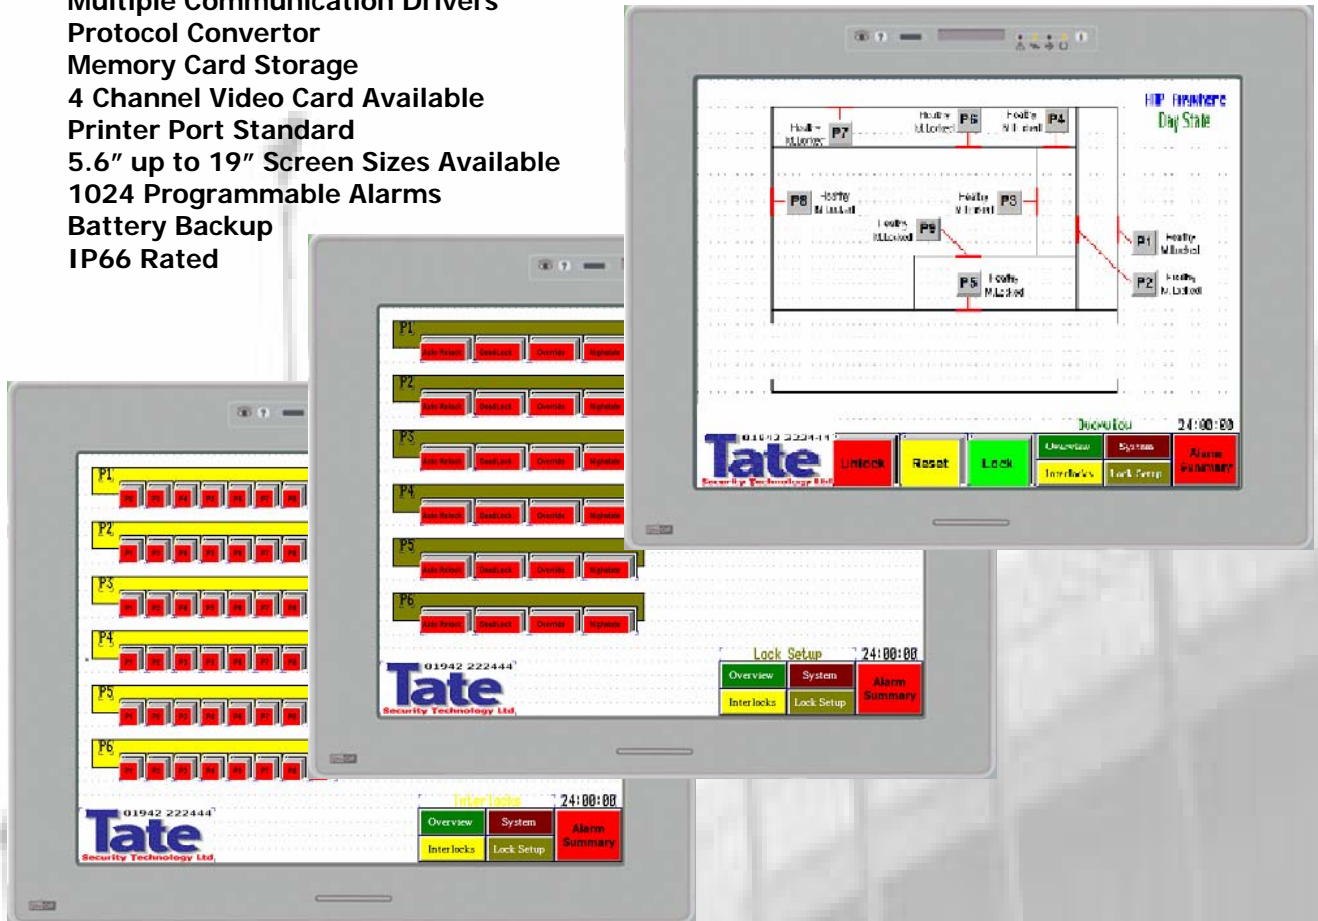

# Commander

Touch Screen Electric Locking Operator Interface

## Fully Integrated Locking and Video Display Ideal for Entry Buildings, Green/Blue Line's

### Features:

- Multiple Communication Drivers
- Protocol Convertor
- Memory Card Storage
- 4 Channel Video Card Available
- Printer Port Standard
- 5.6" up to 19" Screen Sizes Available
- 1024 Programmable Alarms
- Battery Backup
- IP66 Rated

### Additional Feature:

- Change over in under 30 minutes
- Program Stored on Standard Memory Cards
- Ease of Operation
- Future Expansion
- Password Protected
- Talk to 2 Ports at the same Time

**Tate Security Technology Limited**